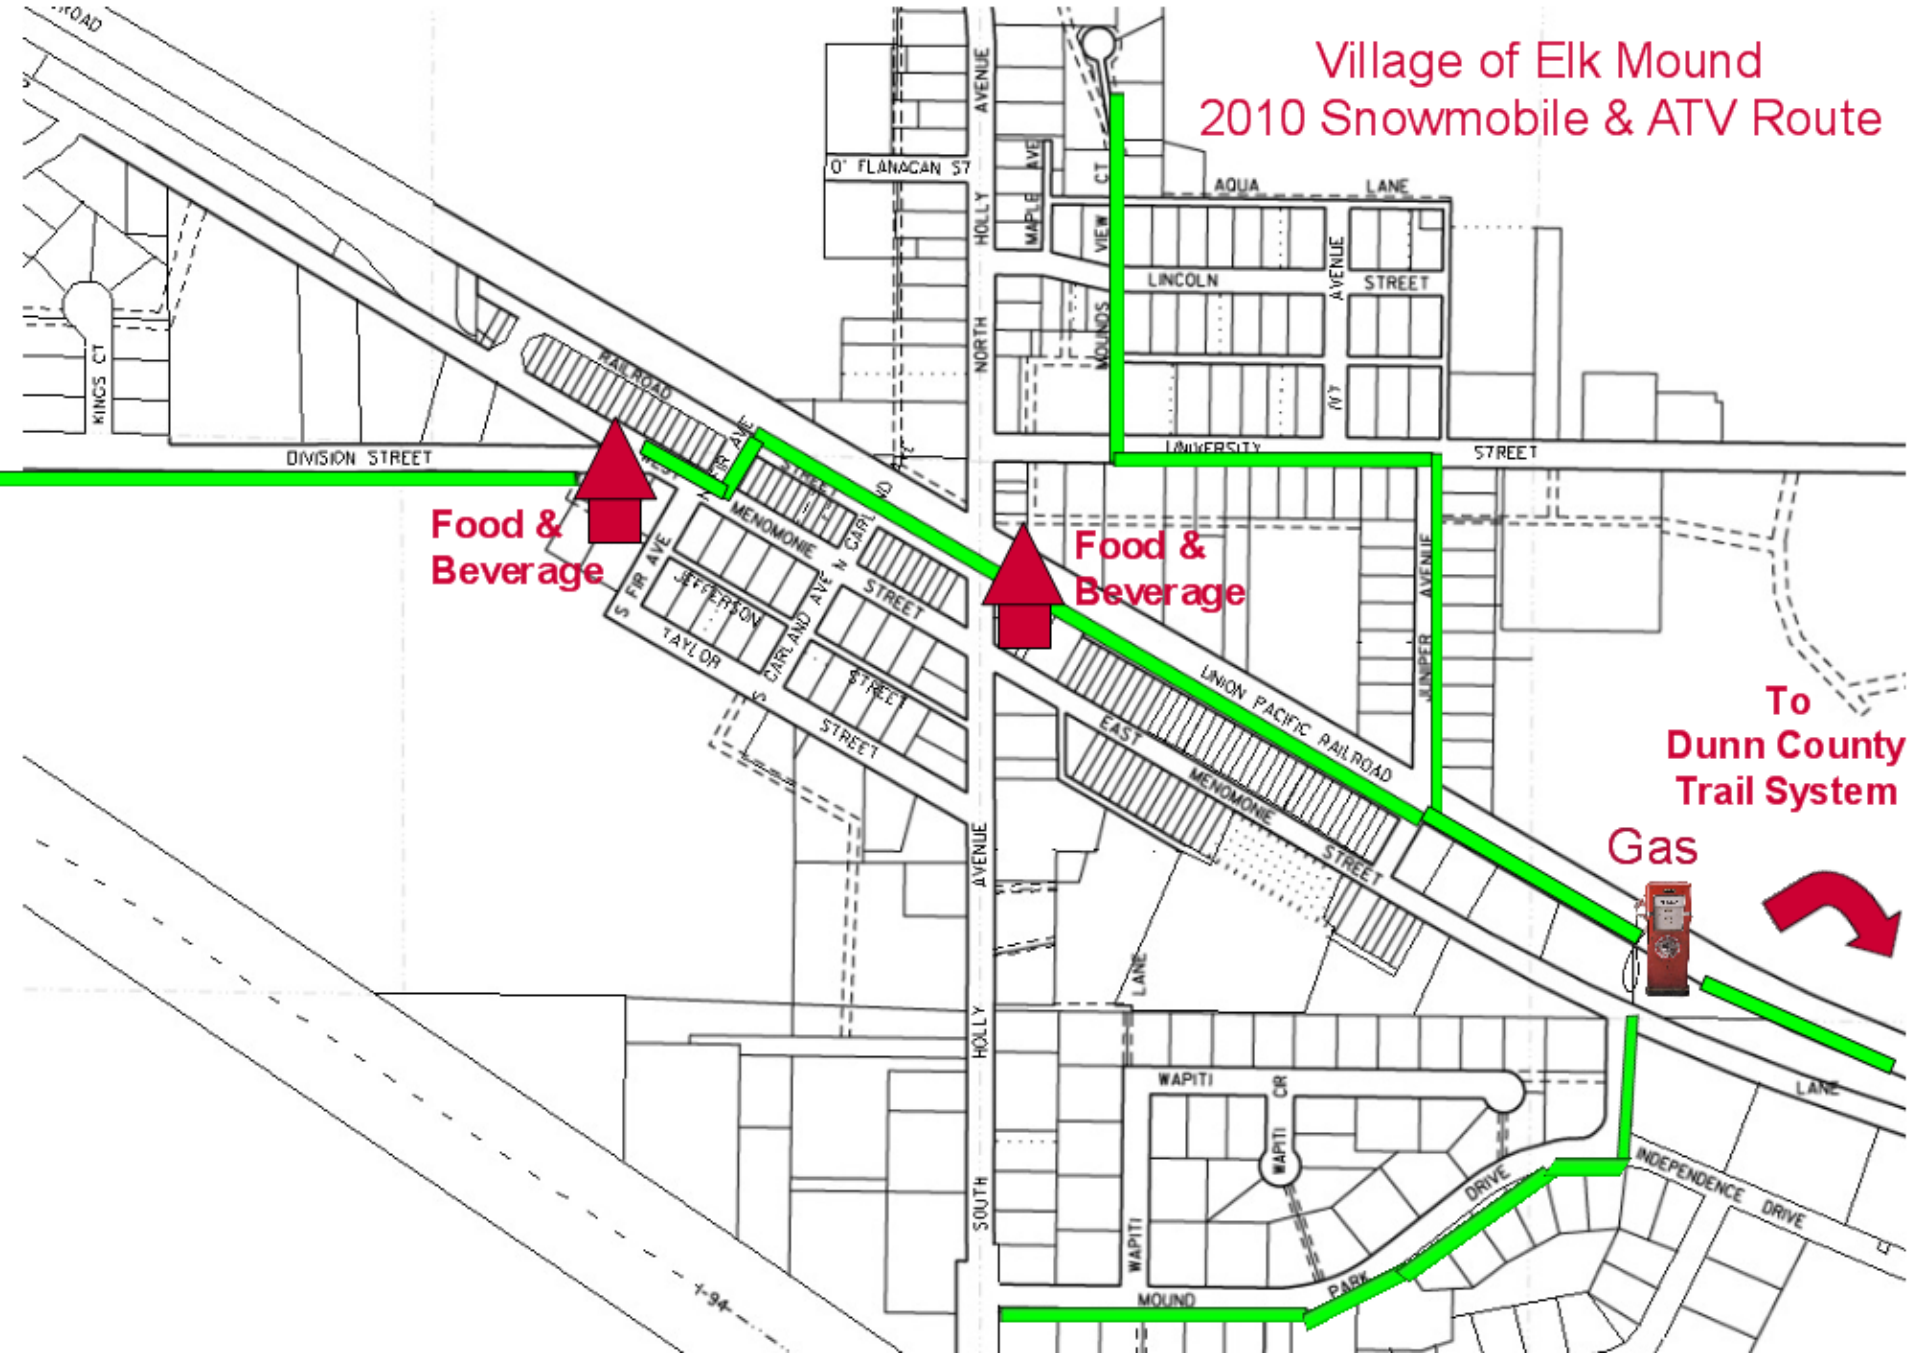

Village of Elk Mound
2010 Snowmobile & ATV Route

Food & Beverage

Food & Beverage

Gas

To
Dunn County
Trail System